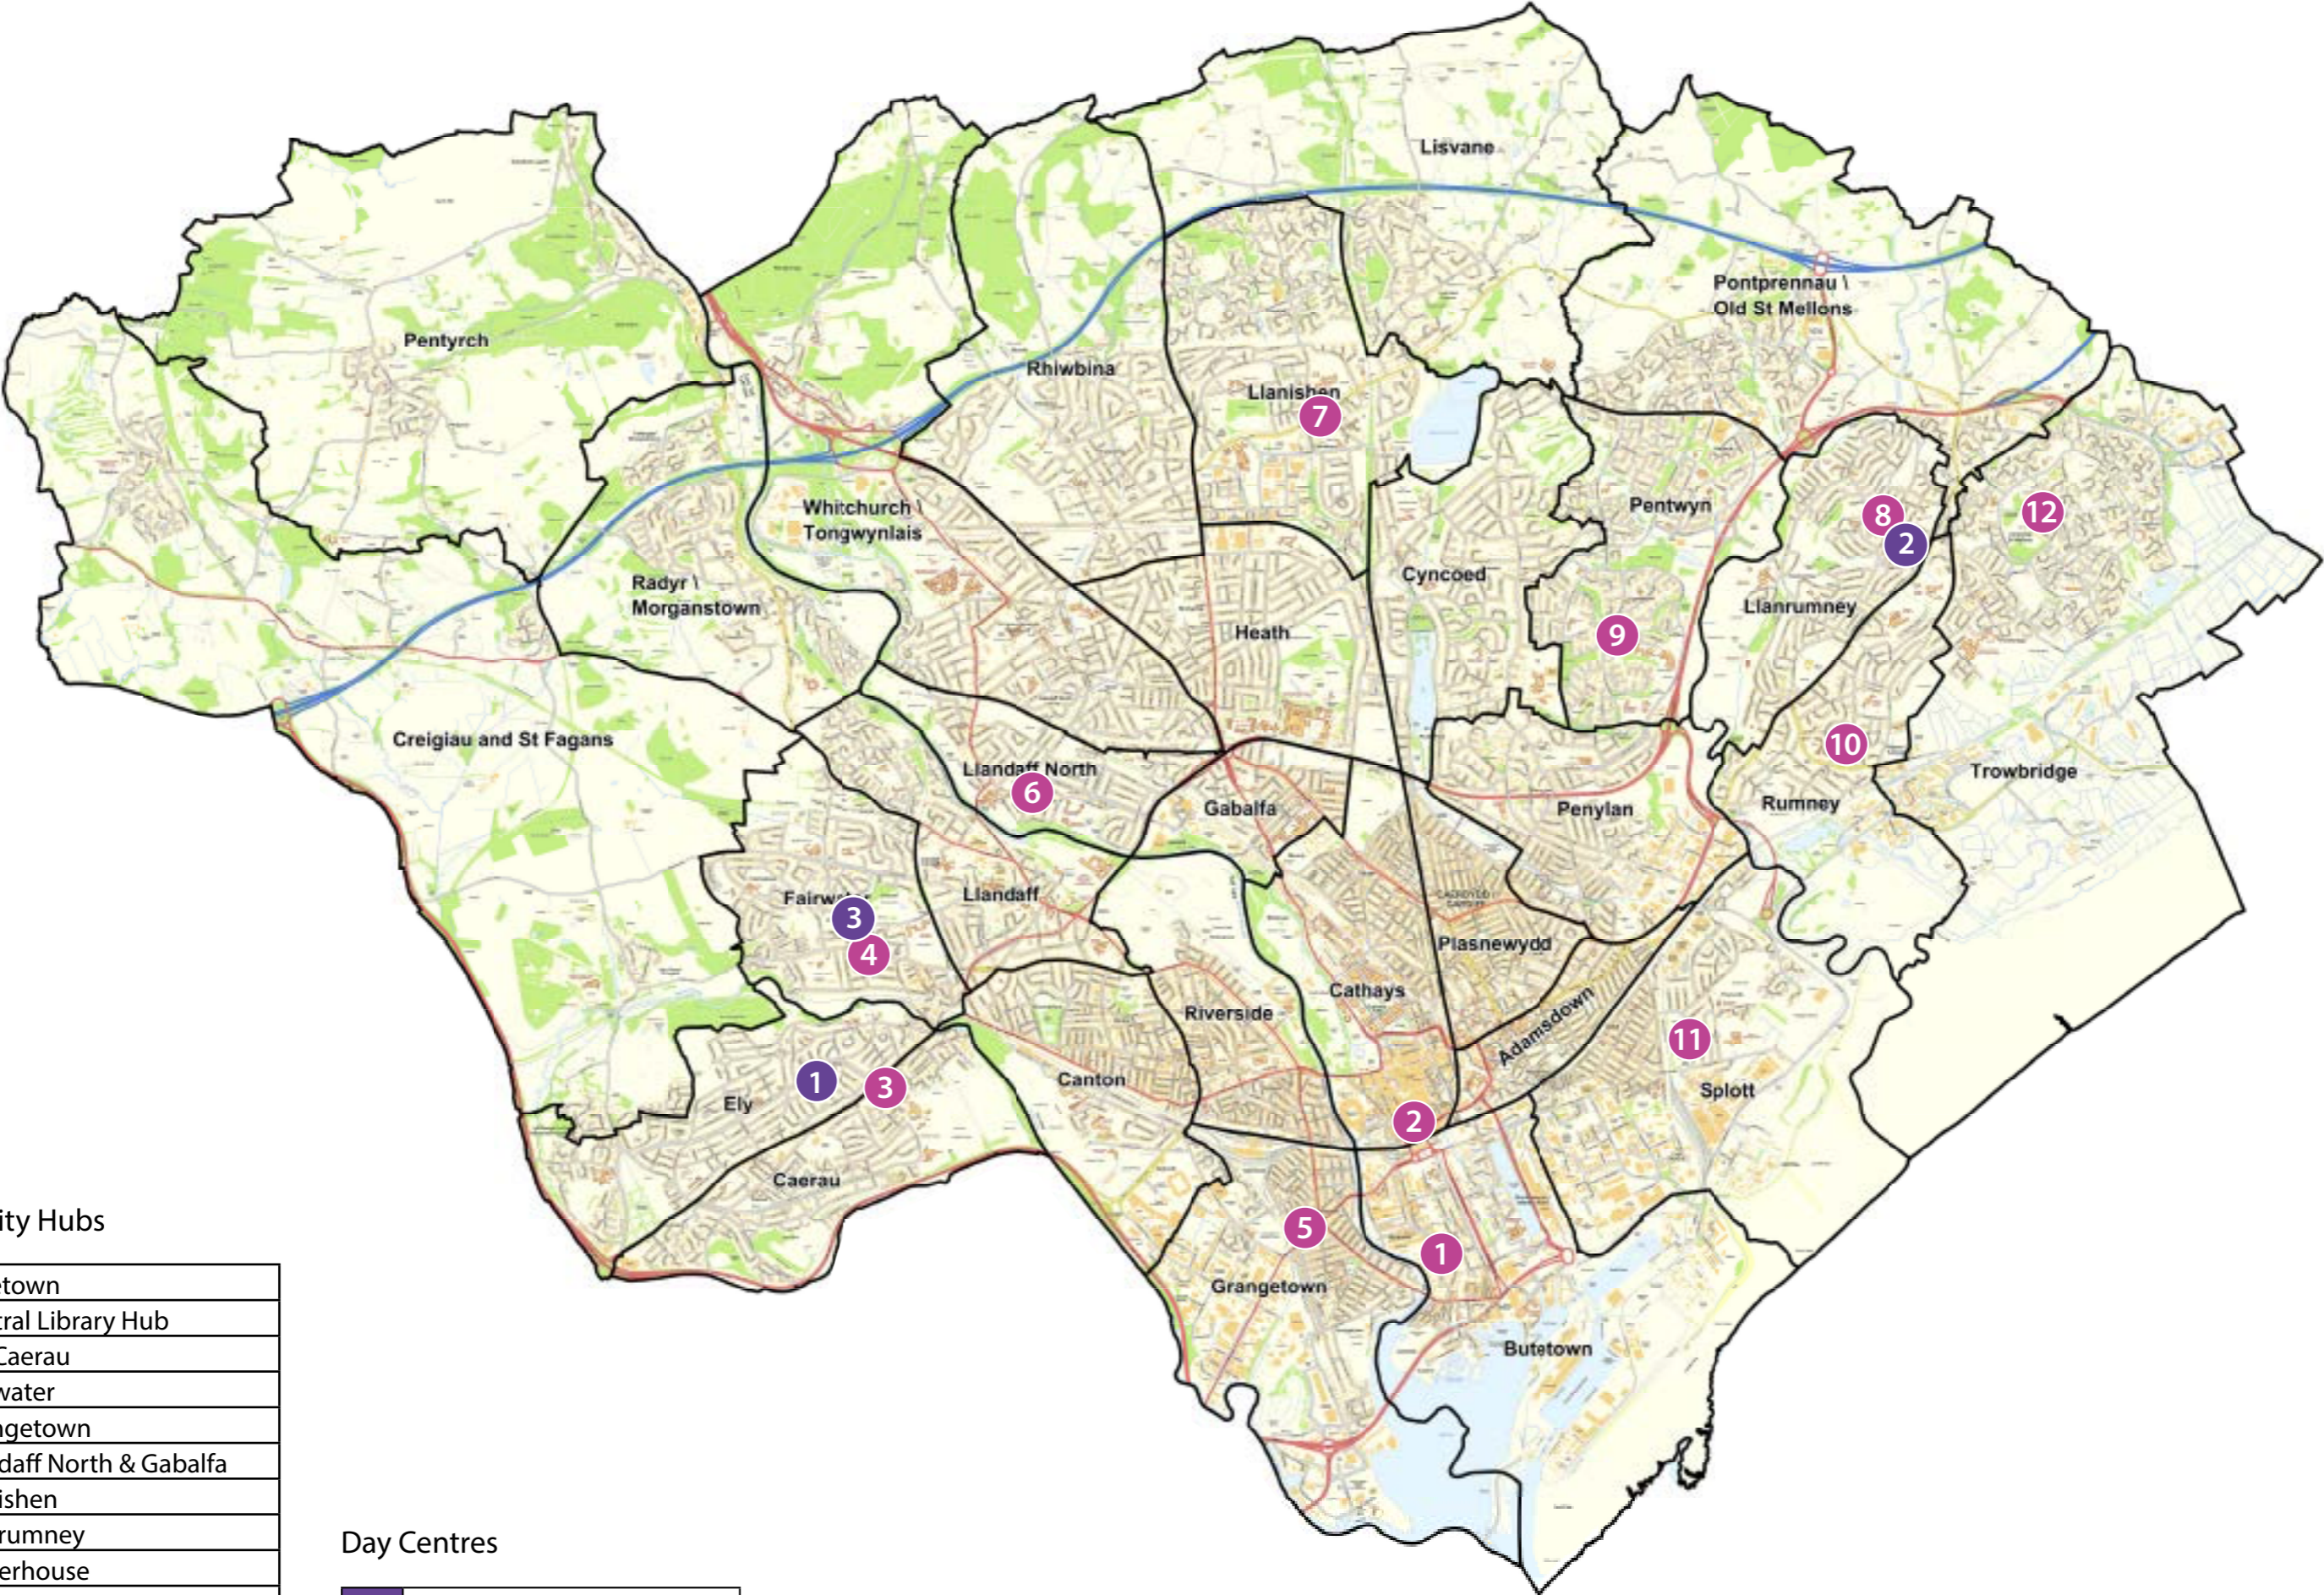

Community Hubs & Day Centres

Community Hubs

1	Butetown
2	Central Library Hub
3	Ely/Caerau
4	Fairwater
5	Grangetown
6	Llandaff North & Gabalfa
7	Llanishen
8	Llanrumney
9	Powerhouse
10	Rumney
11	STAR
12	St. Mellons

Day Centres

1	Grand Avenue
2	Minehead Road
3	Fairwater