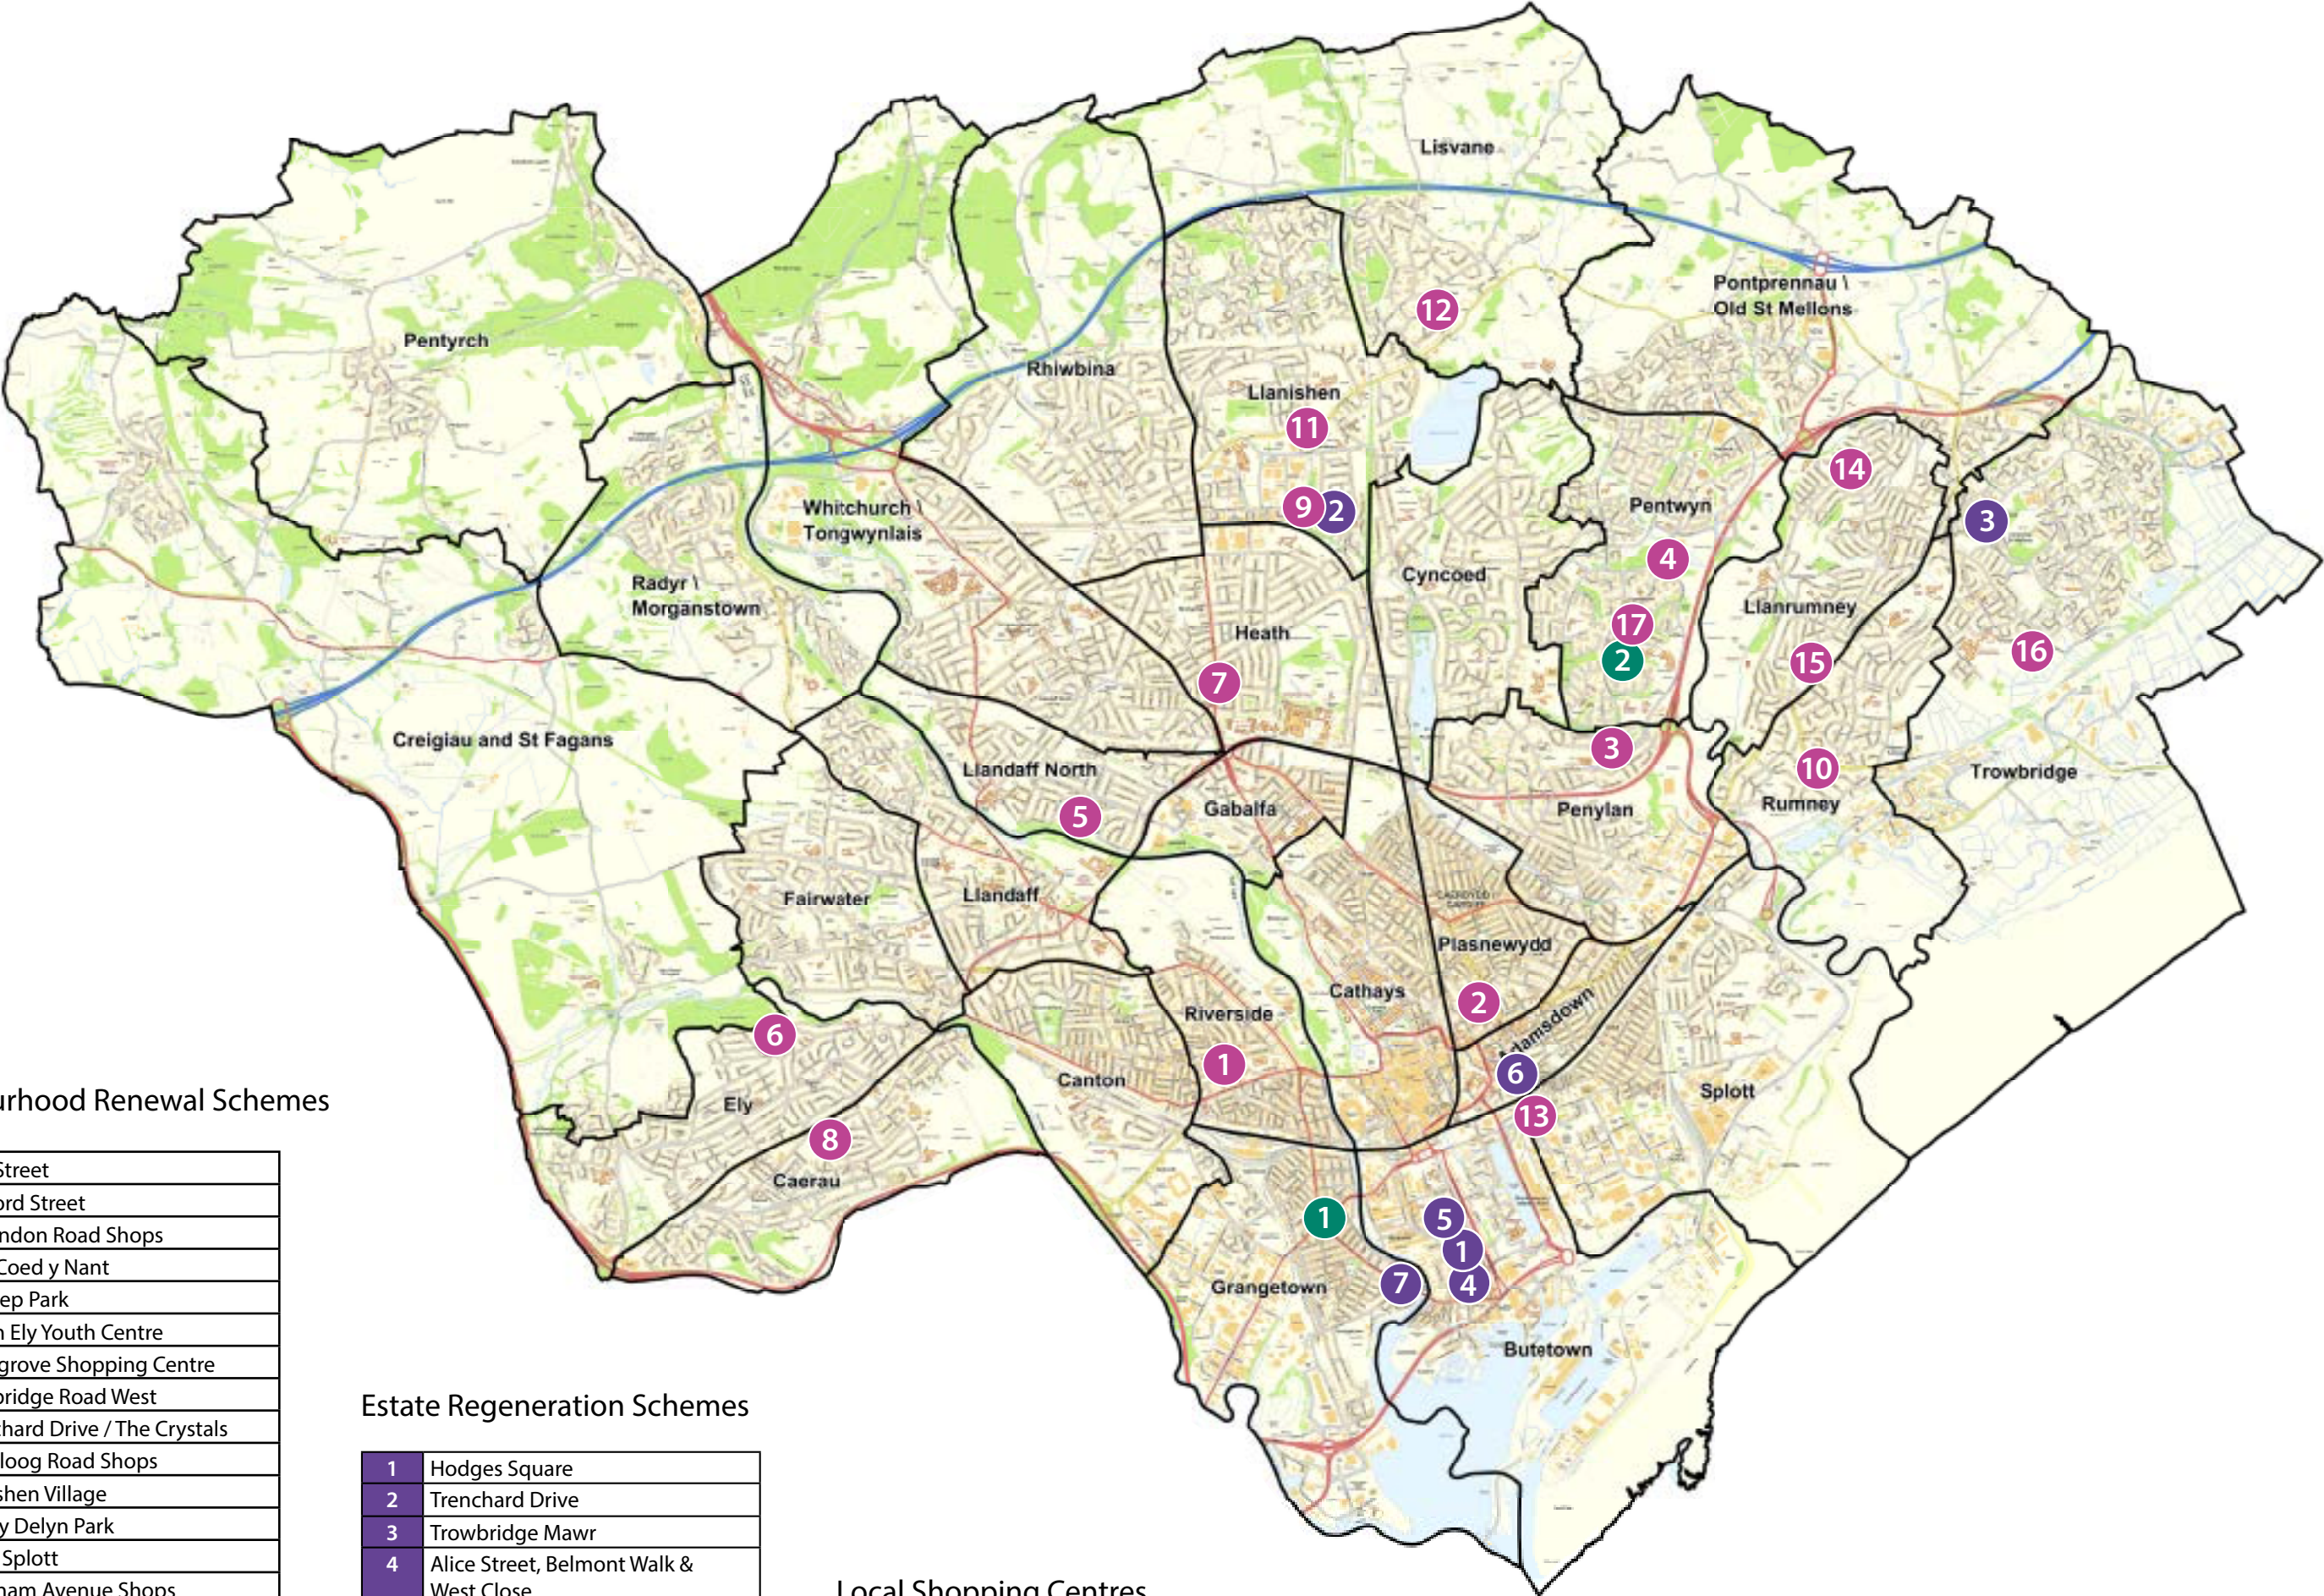

Neighbourhood Renewal Schemes, Estate Regeneration Schemes & Local Shopping Centres

Neighbourhood Renewal Schemes

1	Ann Street
2	Bedford Street
3	Clarendon Road Shops
4	Parc Coed y Nant
5	Lydstep Park
6	North Ely Youth Centre
7	Birchgrove Shopping Centre
8	Cowbridge Road West
9	Trenchard Drive / The Crystals
10	Wentloog Road Shops
11	Llanishen Village
12	Heol y Delyn Park
13	Safer Splott
14	Burnham Avenue Shops
15	Eastern Leisure Centre MUGA
16	Hendre Park
17	Coed y Gores

Estate Regeneration Schemes

1	Hodges Square
2	Trenchard Drive
3	Trowbridge Mawr
4	Alice Street, Belmont Walk & West Close
5	Loudoun & Nelson House
6	Anderson Place, Adamsdown
7	Taff Embankment

Local Shopping Centres

1	Grangetown District Centre
2	Maelfa Redevelopment